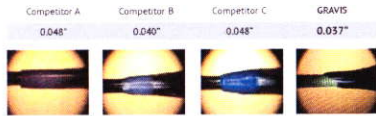

GRAVIS

PTA Balloon Catheter

The GRAVIS PTA Balloon Catheter is a **high performance** balloon catheter for peripheral indication. The device features an **ultra-low profile**, semi-compliant balloon combined with a **low profile tip**.

Our focus is to enhance technology by developing devices with **Low Entry Tip Profiles**, guided by **Ergonomic Pushability** for your ease of use, especially in complex vessels, **Tactile Trackability** for enhanced Manoeuvring.

As an essential feature the **Dual Lumen Shaft Technology** provides a rapid inflation/deflation time.

TIP ENTRANCE DIAMETER compatibility comparison